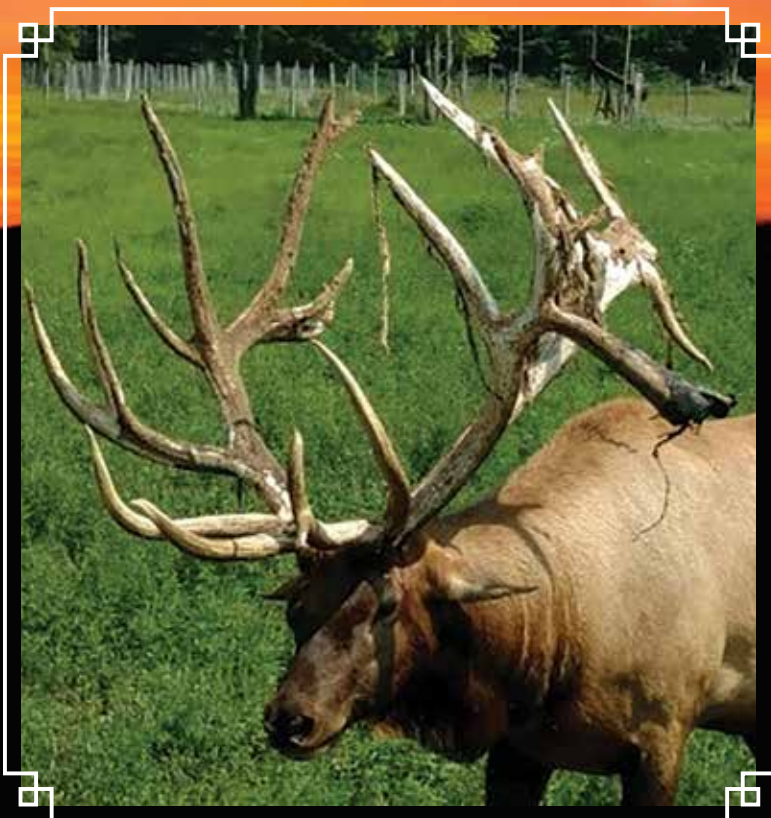

# Boulder Valley Elk Ranch

## VER Hyde

620" @ 4, unofficial  
623" @ 5, unofficial

## VER Perfect

412" Typical, 414" gross @ 2 unofficial