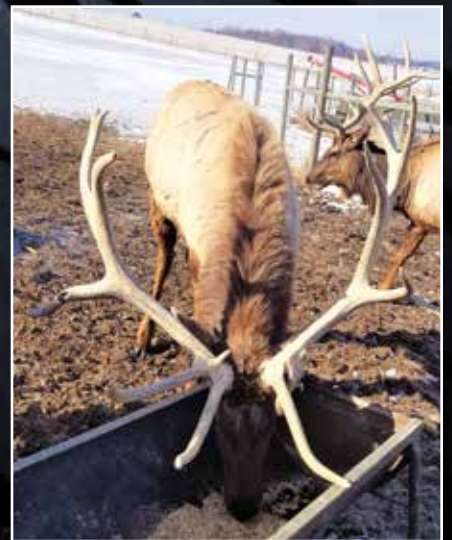

R Jensen Elk Ranch

HOME OF

General Lee, Boss Hog and Dale Jr.

Currently Selling — Cows and Breeding Stock

We have been A.I. breeding for many years
with top bulls from across the U.S.

Upcoming Young Bulls

Travis at 3 yrs

Rush at 2 yrs

Dale Jr.

2016 — 473 2/8, 1st place NAEBA typical hard antler

2013 — 407 2/8, 1st place NAEBA typical hard antler

The largest 3-year-old typical NAEBA has scored since 1998.

I would like to thank everyone
who has purchased breeding stock
and semen throughout the years.