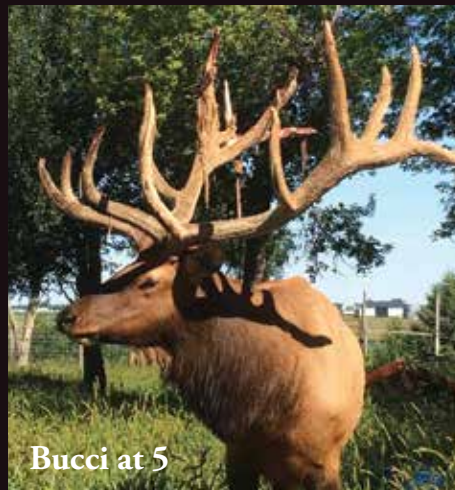

DIAMOND K RANCH

X-Ray • WIDTH, TINE LENGTH AND STYLE

DIAMOND K BULLS

HONEST JACK • JOHNNIE B
ICE • JUSTICE LITIGATOR
SPREAD EAGLE • HANZON • X-RAY

X-Ray at 7

SCI Master measured at 514 4/8" on head, 51 1/8" actual spread at seven, unofficial. Natural sheds scored 496 0/8" at the 2010 International Antler Competition.

Garmadon at 4

X-Ray son, 437" Typical at 4, unofficial

Splendor's Ray at 8

X-Ray son, 520" at 8, unofficial

Bucci at 5

X-Ray son, 486" at 5, unofficial

DIAMOND K RANCH

Kim Kafka, Conn & Karlie Butler
Havre, Montana
406-395-4556
406-262-3781 cell